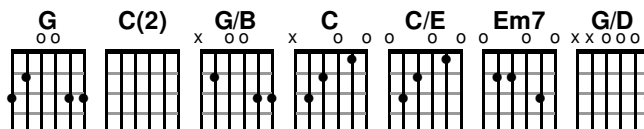

Key: Bb · Capo: 3 (G) · Time: 4/4
Page 1 of 2

Intro 1

G / / / | / / / / | / / / / | / / / /

Intro 2 (2x)

G / / / | C(2) / / / | G / / / | C(2) / / /

Intro 3 (2x)

G/B / / / | C / / / | G/B / / / | C/E / / /

Verse 1

G
You came to set the captives free

G
You came to bring us liberty

Em7
My sin and my rejection met

C
Your blood and my acceptance

G/B C
Now I'm alive to bring Your praise and

Chorus

G C
Where the Spirit of the Lord is
G/B C
There is freedom

G C
Where the Spirit of the Lord is
G/B C
There is freedom

Em7 C G/B C
Every chain is broken through You Jesus

G C
'Cause where the Spirit of the Lord is
G/B C
There is freedom, whoa

Intro 3 (2x)

Verse 2

G
Your blood has covered every sin

G
Your grace empowers me to live

Em7 C
My pain and my oppression met

Your blood and my acceptance

G/B C
Now I'm alive to bring You praise and

Chorus > Intro 3 (2x)

Bridge

G
I'm free, I'm free
I'm free to dance and sing

G
I'm free, I'm free, I'm free to shout it out

G C
I'm free, I'm free

G/B C
I'm free to dance and sing

G C
I'm free, I'm free

G/B C Em7 C
I'm free to worship You

G G/B Em7 | C | G | G/D
I'm gonna worship You

Tag 1 (2x)

G
Where the Spirit of the Lord is
Gsus
There is freedom

Tag 2

Em7 C2 G/B C2
Ev'ry chain is broken through You Jesus

G C2
'Cause where the Spirit of the Lord is
G/B C2 G
There is freedom oh oh

© 2012 Bethel Music (Admin. by Bethel Music Publishing). CCLI Song No. 6341105. This chart is the property of . Unauthorized distribution is prohibited. Words and music by Christa Black Gifford/Matthew Sparks/William Matthews.