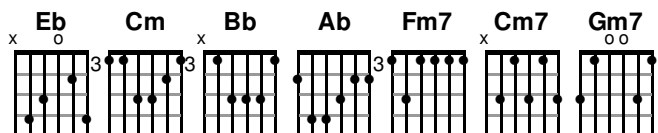

Won't Stop Now

www.praisecharts.com/71782
Elevation Worship

Key: Eb · Tempo: 122 · Time: 4/4
Page 1 of 2

Intro 1 (2x)

Eb / / / | / / / | / / / | / / /

Intro 2

Eb / / / | / / / | / / / | / / /
Cm / / / | Bb / / / | Ab / / / | / / /

Verse 4

The cross be - fore me
My hope on things a - bove
And in You, Jesus, the best is yet to come

Chorus 1

Instrumental 1 (2x)

Ab / / / | Ab / Cm / | Bb / / / | Bb / Eb/G /

Bridge (4x)

I know breakthrough is com - ing
By faith I see a mir - acle
My God made me a prom - ise
And it won't stop now

Instrumental 2

Ab / / / | / / Cm / | Bb / / / | / / Eb/G /
Cm7 / / / | / / / | Bb / / / | / / / /
Eb / / / | / / / | / / / | / / /

Chorus 2

Your presence is an open door
We want You Lord like never be - fore
Your presence is an open door
So come now Lord like never be - fore

Won't Stop Now

www.praisecharts.com/71782
Elevation Worship

Key: Eb · Tempo: 122 · Time: 4/4
Page 2 of 2

Eb/G **Ab2** **Fm**

The image shows three guitar chord diagrams. The first diagram is for Eb/G, with an 'x' above the second fret of the fifth string. The second diagram is for Ab2. The third diagram is for Fm.